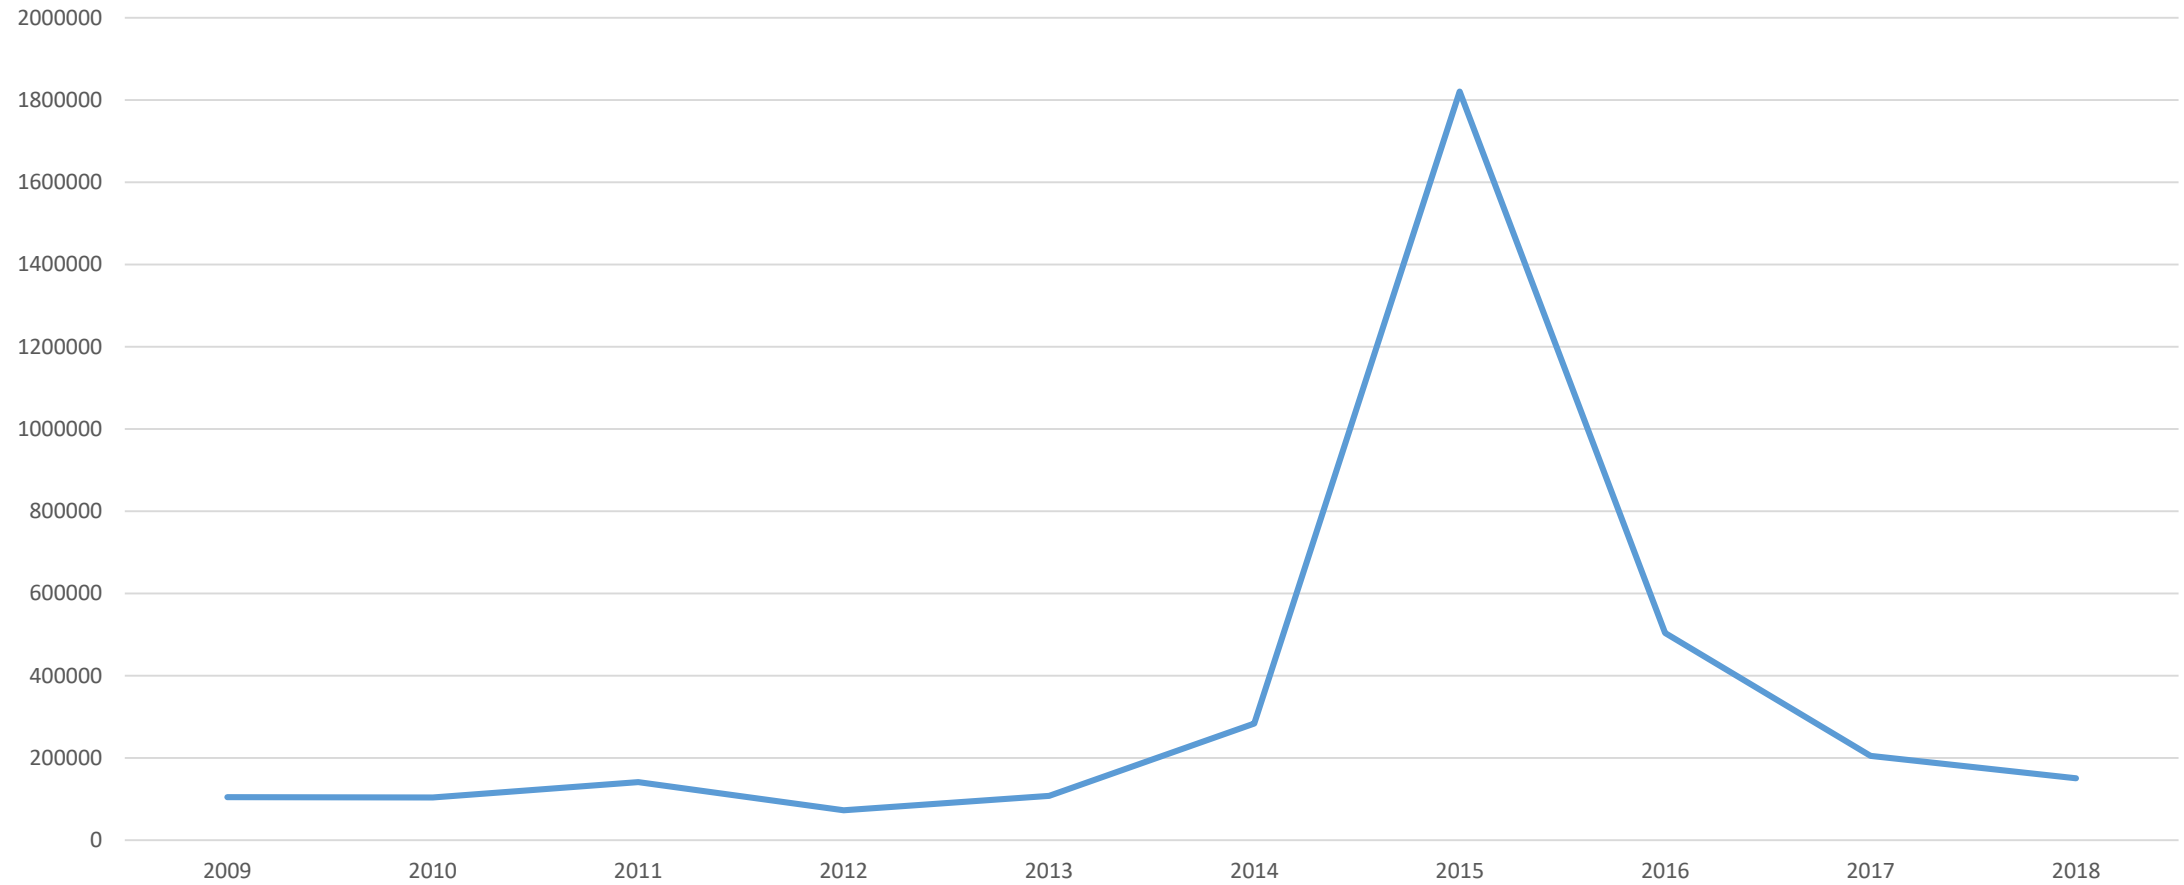

External dimension of EU strategy towards the migration crisis

Dr Jolanta Szymańska

Illegal border-crossings

The key elements

- Border management – saving lives and securing external borders/
European Border and Coast Guard/ JHA IT systems
- Operation Sophia to fight people smuggling in the south-central
Mediterranean
- Cooperation with third countries (countries of origin and transit) to
reduce the incentives for irregular migration/ Turkey, Libya/
partnership with Africa